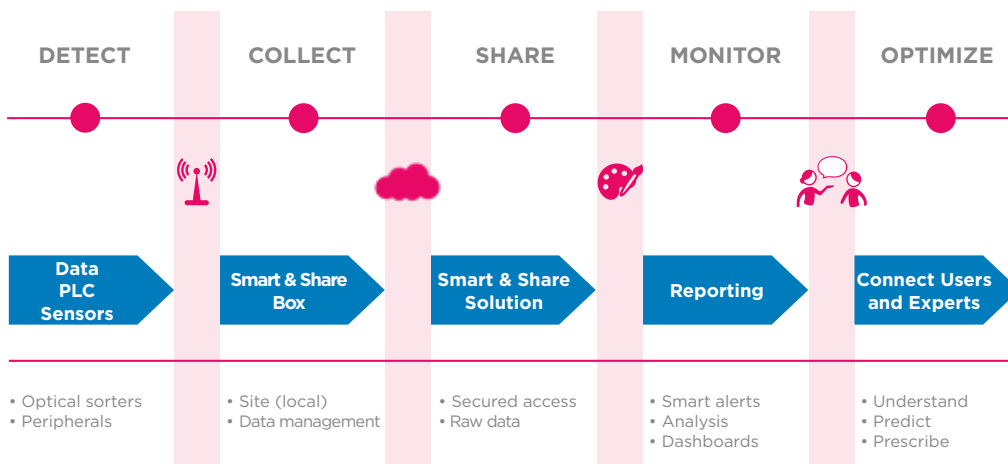

This real performance tool has been designed to continuously analyze optical sorters and help you optimize their performance.

Whether you are a sorting center or recycling plant, Pellenc ST works with you to develop a tailor made business solution with dedicated dashboards.

ADVANTAGES

Easy to Use

- Fast implementation
- Digital tool
- Real time
- Scalable
- Several level of access

Customer Support 4.0

- Dedicated expert team
- Remote monitoring
- Smart alerts
- Data analysis
- Preventive maintenance

Performance Actions

- Smart calls & visits
- Diagnosis & advises
- Global performance plan
- Availability increase
- Quality monitoring

VALUE CHAIN

SMART & SHARE
Anytime, Anywhere, Any Device

CONTACT

PELLENC ST